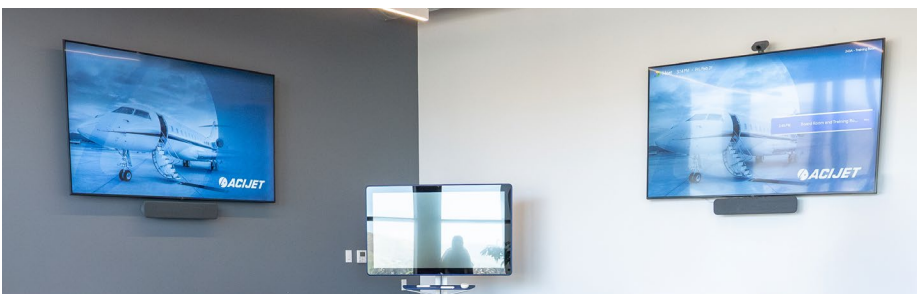

- 2 TV Monitors with Google Meet and/or HDMI Capabilities
- Stable High-Speed Guest Wi-Fi Access Standard
- Tables and/or Chairs Can Be Oriented in Multiple Configurations
- Sound-Dampening Panels for Noise Reduction

### SPECS

Seating Capacity:  
Classroom Configuration: 24  
Audience Configuration: 48

IT Support:  
Included During Business Hours